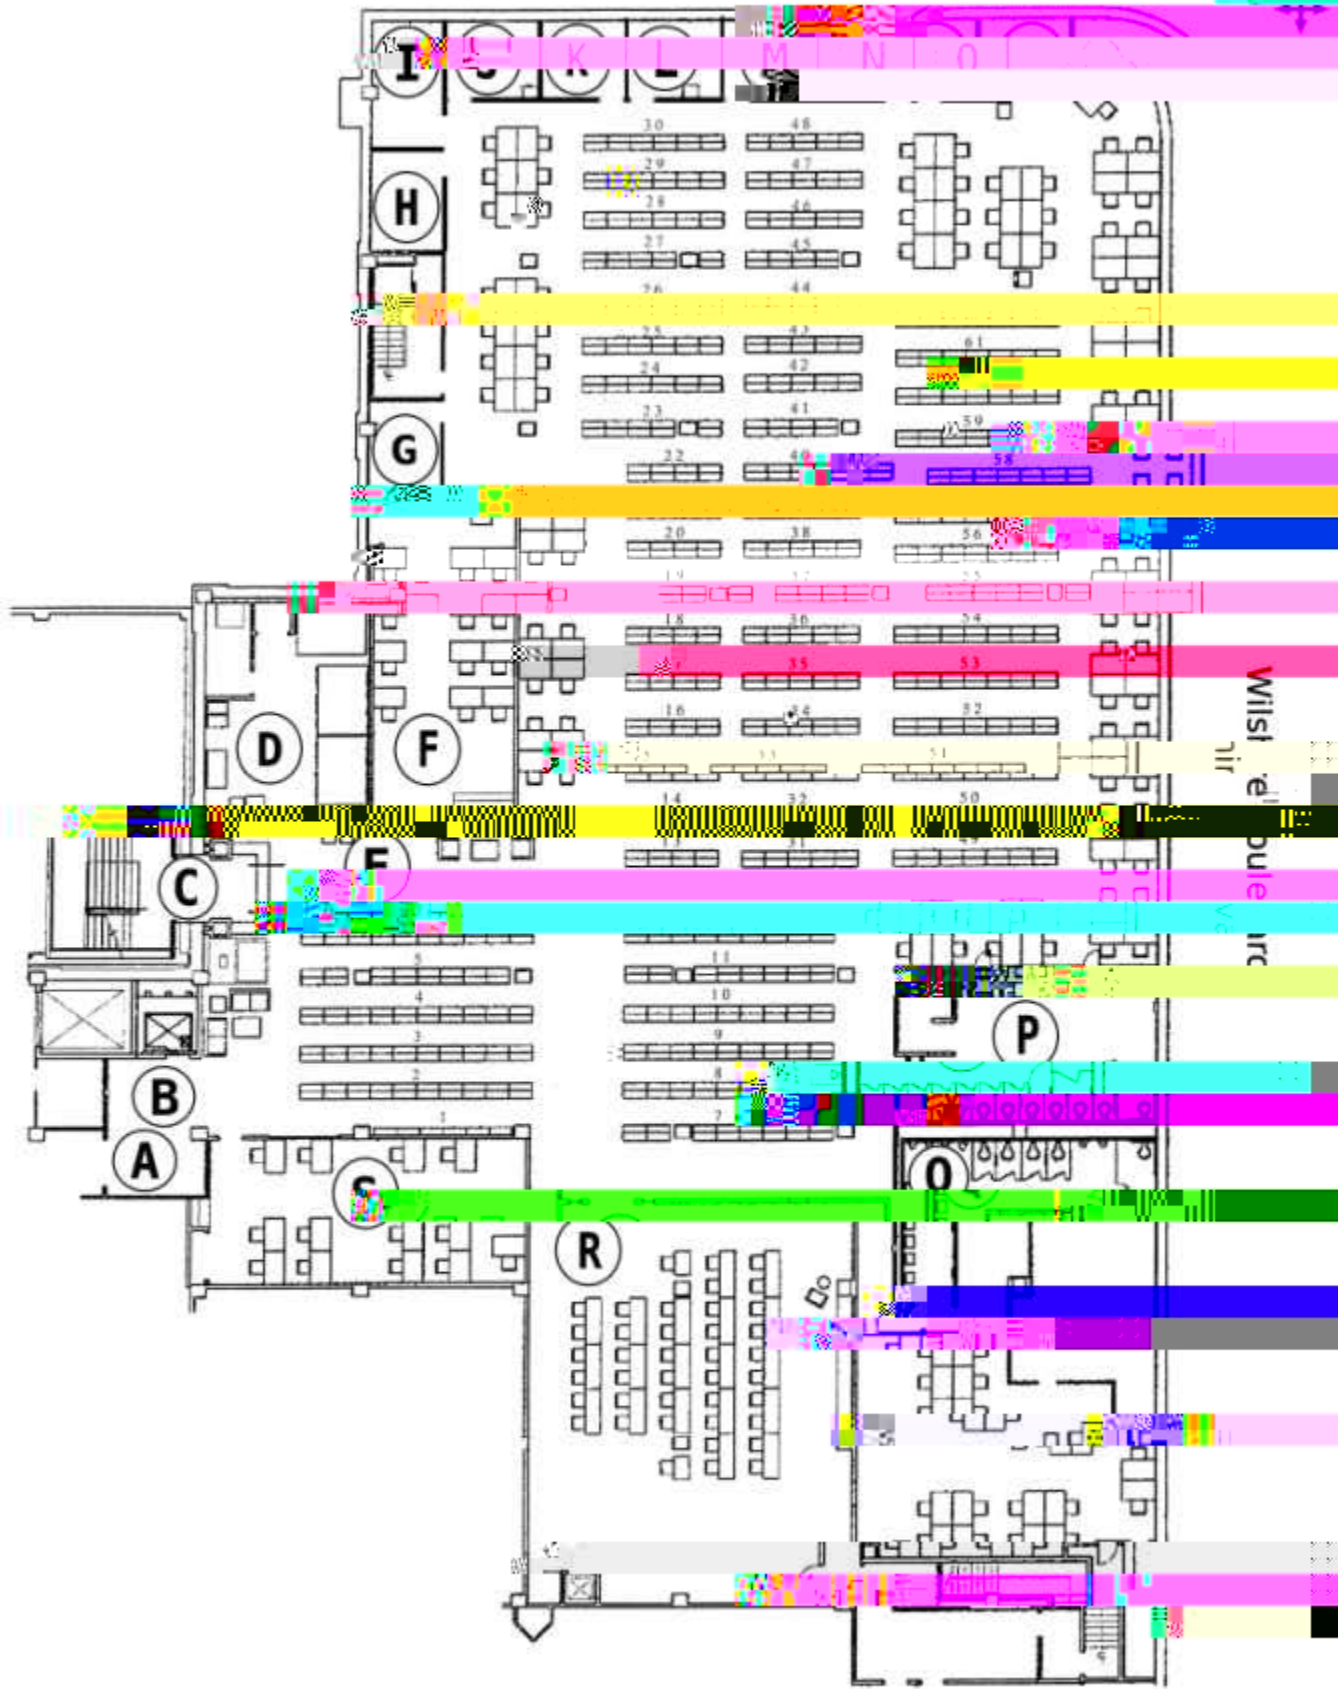

Lower Level

W

Directory and Floor Plans

Southwestern Law School - Leigh H. Taylor Law Library

Catalog	First Floor	L
Catalog	Lower Level	E
Catalog	Second Floor	Q
Circulation Desk	First Floor	A
Computer Classroom	First Floor	F
Computer Lab	First Floor	

Photocopiers	First Floor	B, J
Photocopier	Lower Level	D
Reference Desk & Offices	First Floor	K
Reserve Desk	First Floor	A
Restrooms	Lower Level	P,Q
Restrooms	Second Floor	C, D
Stairs	First Floor	D
Stairs	Lower Level	C
Stairs	Second Floor	O
Video Playback Room	First Floor	I
Video Tapes and DVDs		