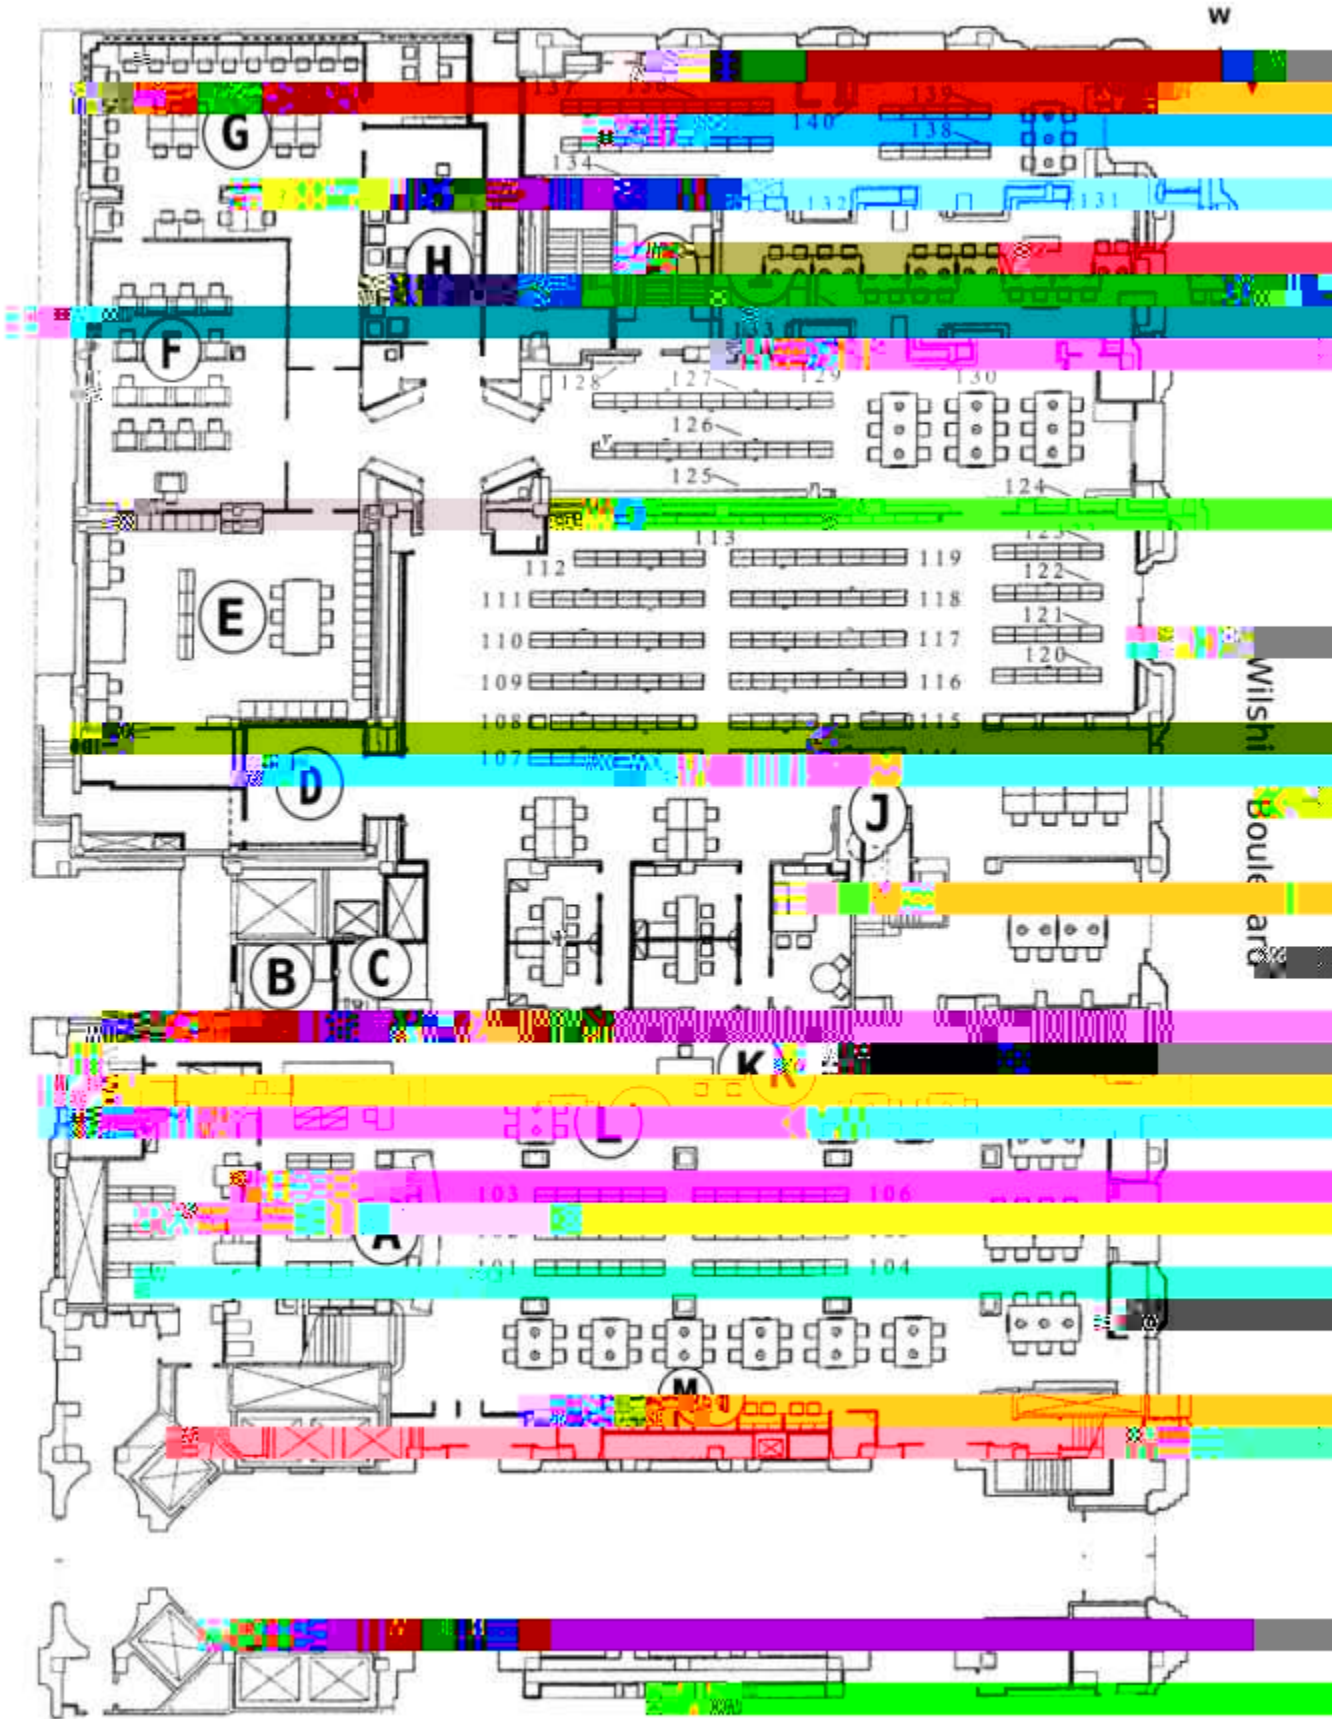

First Floor

Directory and Floor Plans

Southwestern Law School - Leigh H. Taylor Law Library

Catalog	First Floor	L
Catalog	Lower Level	E
Catalog	Second Floor	Q
Circulation Desk	First Floor	A
Computer Classroom	First Floor	F
Computer Lab	First Floor	

Photocopiers	First Floor	B, J
Photocopier	Lower Level	D
Reference Desk & Offices	First Floor	K
Reserve Desk	First Floor	A
Restrooms	Lower Level	P,Q
Restrooms	Second Floor	C, D
Stairs	First Floor	D
Stairs	Lower Level	C
Stairs	Second Floor	O
Video Playback Room	First Floor	I
Video Tapes and DVDs		